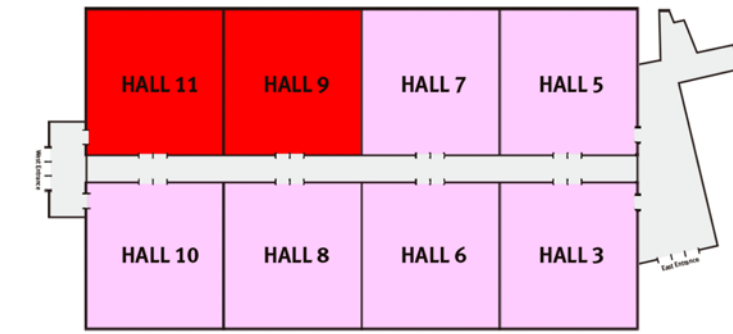

April 12-15, 2010
 AsiaWorld-Expo
 Hall 9 & 11

LEGEND

- Electronic Components (300 booths)
- Power Supplies (80 booths)
- Security Products (16 booths)
- CCTV & Digital Surveillance (126 booths)
- Alarms (32 booths)
- Access control (34 booths)
- Home Security (14 booths)